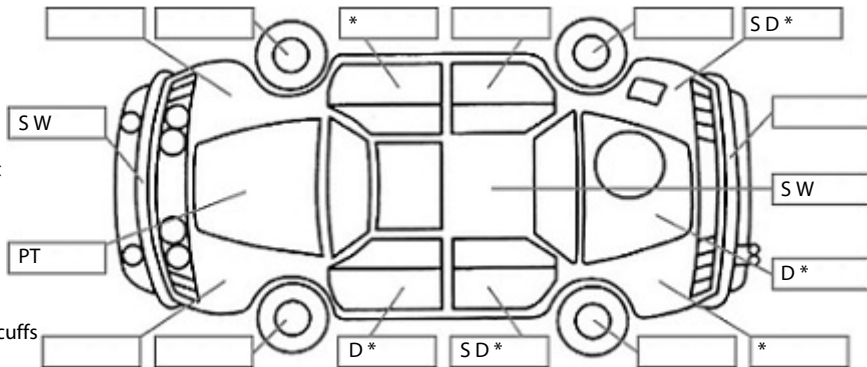

Key:

- S = scratch
- D = dent
- R = rust
- PT = paint defect
- C = crack
- P = pin dent
- * = decals
- SC = stone chips
- W = significant scuffs

Note: some defects & blemishes may not be displayed in the diagram

Body Inspection Comments

Rear wiper missing
Aerial broken

Conditions During Body Inspection: Dry

Under Carriage & Under Bonnet Inspection Comments

Engine oil leak

Interior Comments

Seats	stained, drivers seat worn
Carpets	Average
Panels	Average
Dashboard	Average