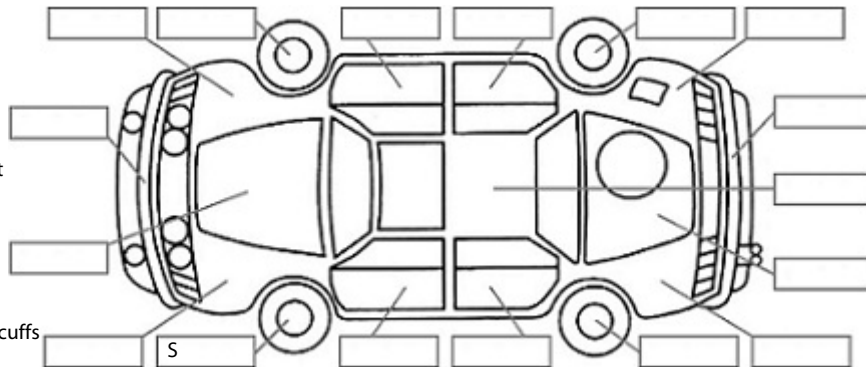

<b>Make:</b> Hyundai	<b>Model:</b> Kona	<b>Body Style:</b> SUV
<b>Year:</b> 2018	<b>Registration:</b> LMH821	<b>Reg Expiry:</b> 23 Oct 2024
<b>WoF Expiry:</b> 01 Aug 2025	<b>Odometer:</b> 117,559 Kms	<b>Good No:</b> 26307317
<b>VIN:</b> KMHK381AMJU04964	<b>Next Service:</b> 129,000	<b>Service History:</b> Yes

**Key:**

- S = scratch
- D = dent
- R = rust
- PT = paint defect
- C = crack
- P = pin dent
- \* = decals
- SC = stone chips
- W = significant scuffs

**Body Inspection Comments**

Windscreen chip

Note: some defects & blemishes may not be displayed in the diagram