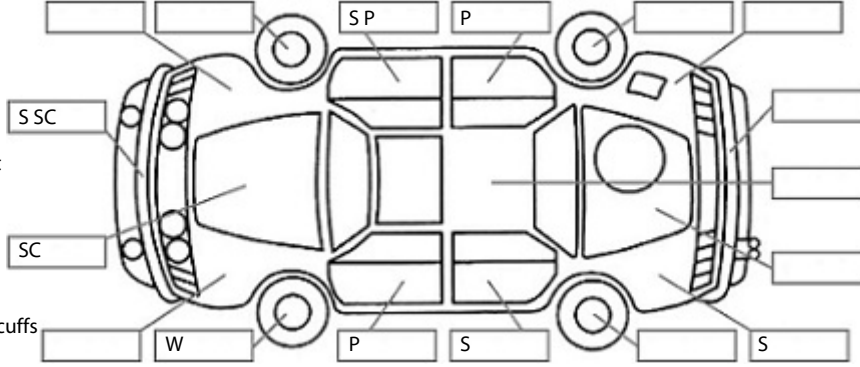

Make: Subaru	Model: Exiga	Body Style: Wagon
Year: 2014	Registration:	Reg Expiry:
WoF Expiry: 17 Oct 2025	Odometer: 114,516 Kms	Good No: 26307291
VIN: 7AT0GF1RX24012322	Next Service: 125500	Service History: No

Key:

- S = scratch
- D = dent
- R = rust
- PT = paint defect
- C = crack
- P = pin dent
- * = decals
- SC = stone chips
- W = significant scuffs

Body Inspection Comments

Note: some defects & blemishes may not be displayed in the diagram