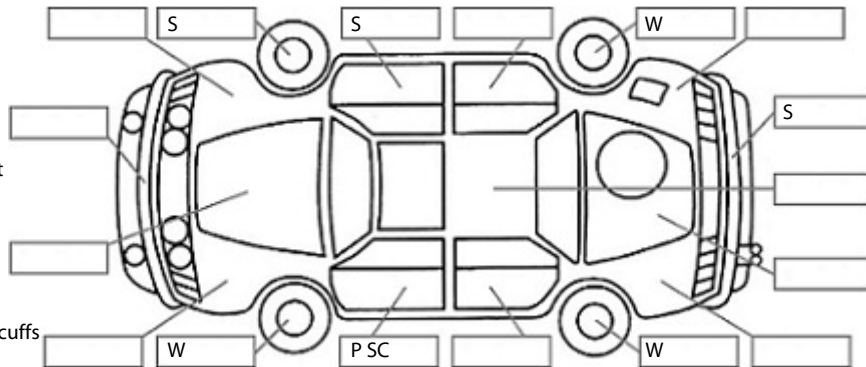

Key:

- S = scratch
- D = dent
- R = rust
- PT = paint defect
- C = crack
- P = pin dent
- * = decals
- SC = stone chips
- W = significant scuffs

Body Inspection Comments

LH sill moulding scuffed

Note: some defects & blemishes may not be displayed in the diagram