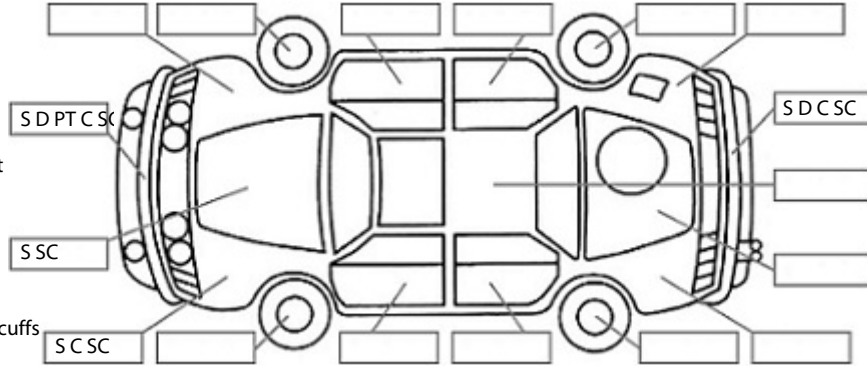

Make: Hyundai	Model: Tucson	Body Style: SUV
Year: 2004	Registration: CDR245	Reg Expiry: 28 Jan 2025
WoF Expiry: 30 Jan 2025	Odometer: 213,460 Kms	Good No: 26307145
VIN: KMHJN81DR5U01600!	Next Service:	Service History: No

Key:

- S = scratch
- D = dent
- R = rust
- PT = paint defect
- C = crack
- P = pin dent
- * = decals
- SC = stone chips
- W = significant scuffs

Body Inspection Comments

Note: some defects & blemishes may not be displayed in the diagram

Tailgate window struts nw. Body work poor. Headlights are faded. Paint faded in multiple places. Rh guard indicators lens missing

Conditions During Body Inspection: Dry

Under Carriage & Under Bonnet Inspection Comments