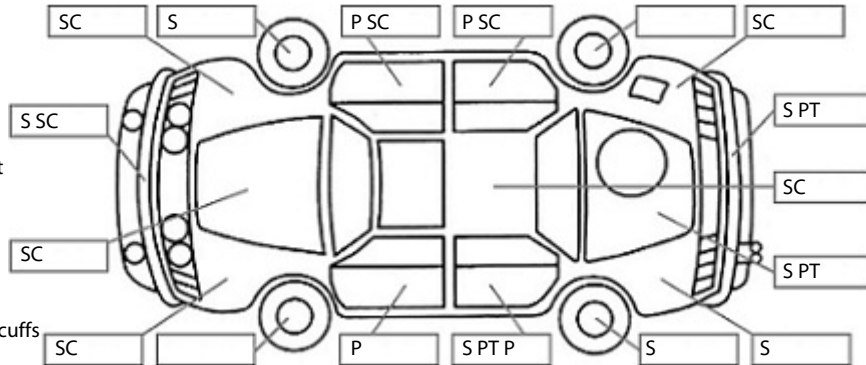

Make: KIA	Model: Sorento R	Body Style: SUV
Year: 2010	Registration: FKS887	Reg Expiry: 04 Mar 2025
WoF Expiry: 16 Oct 2024	Odometer: 254,944 Kms	Good No: 26305884
VIN: KNAKT814MA509352	Next Service: 265,000 kms	Service History: Yes

Key:

- S = scratch
- D = dent
- R = rust
- PT = paint defect
- C = crack
- P = pin dent
- * = decals
- SC = stone chips
- W = significant scuffs

Body Inspection Comments

Right wing mirror needs painting.

Note: some defects & blemishes may not be displayed in the diagram

Conditions During Body Inspection: Dry

Under Carriage & Under Bonnet Inspection Comments

Interior Comments

Seats	Average
Carpets	Average
Panels	Average
Dashboard	Good

General Comments

minor oil leaks.

Road Conditions During Test Drive: Dry

Engine Timing Mechanism: Timing Chain
 Evidence of Cam Belt Replacement: Not Applicable Kms:

	Pass	Fail	N/A
Engine			
Oil level	✓		
Smoke & fumes	✓		
Performance	✓		
Noise	✓		
Cooling System			
Coolant condition	✓		
Performance	✓		
Radiator / Hoses (visual)	✓		
Transmission			
Operation	✓		
Noise	✓		
Clutch			✓
CV joints	✓		
Wheel bearings	✓		
Brakes			
Performance	✓		
Hand Brake	✓		
Tyres (lowest observed tread depth of tyres)			
Left front	3.0	mm	
Right front	4.0	mm	
Left rear	7.0	mm	
Right rear	7.0	mm	
Spare	Yes		
Suspension			
Suspension performance	✓		
Steering performance	✓		
Shock absorbers	✓		
Air Conditioning / Heater			
Operation	✓		
Electrical / Accessories			
Head lights	✓		
Tail lights	✓		
Indicators	✓		
Dashboard warning lights	✓		
Wipers (front & rear)	✓		
Window winder FL	✓		
Window winder FR	✓		
Window winder RL	✓		
Window winder RR	✓		
Rear view mirrors	✓		
Radio (basic test only)	✓		
CD (basic test only)	✓		
Number of keys	2		
Central locking	✓		
Remote locking	✓		
Sat. Nav. (basic test only)			✓
Reversing camera			✓