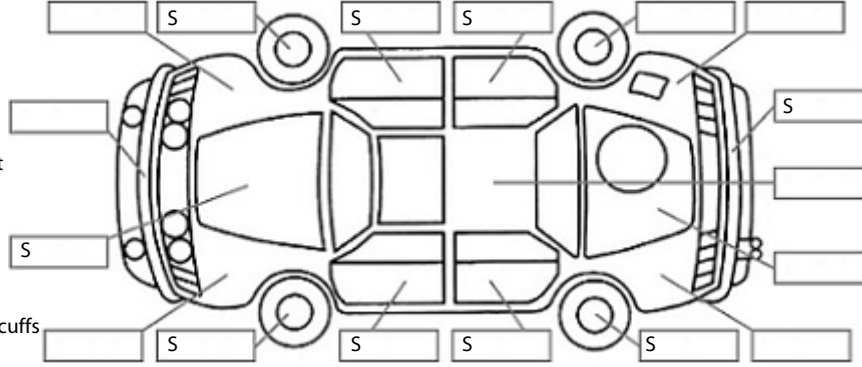

Key:

- S = scratch
- D = dent
- R = rust
- PT = paint defect
- C = crack
- P = pin dent
- * = decals
- SC = stone chips
- W = significant scuffs

Body Inspection Comments

Rear wiper washer does not spray water