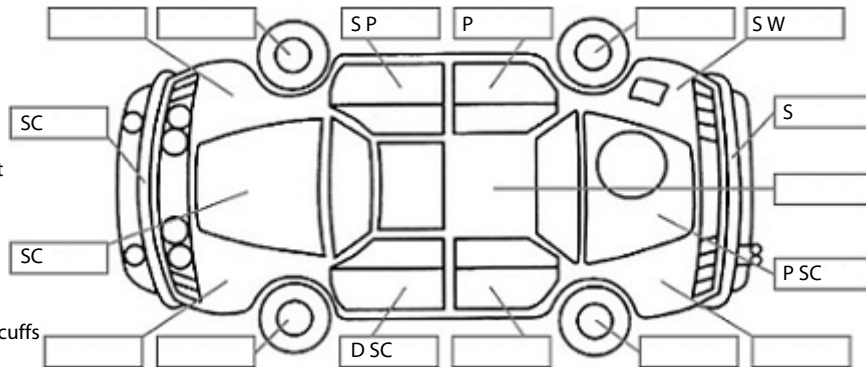

**Key:**

- S = scratch
- D = dent
- R = rust
- PT = paint defect
- C = crack
- P = pin dent
- \* = decals
- SC = stone chips
- W = significant scuffs

**Body Inspection Comments**

Windscreen chip  
R/ F mirror indicator lens stone chip.