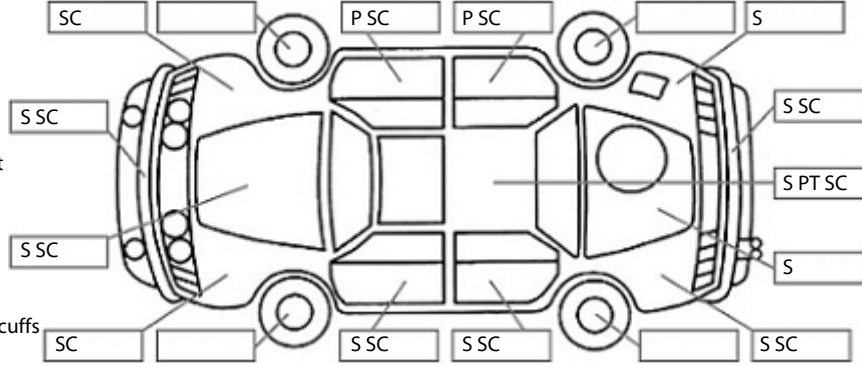

Key:

- S = scratch
- D = dent
- R = rust
- PT = paint defect
- C = crack
- P = pin dent
- * = decals
- SC = stone chips
- W = significant scuffs

Body Inspection Comments

Front bumper needs alignment,

Note: some defects & blemishes may not be displayed in the diagram

Conditions During Body Inspection: Dry

Under Carriage & Under Bonnet Inspection Comments

Oil leak,

Interior Comments

Seats	Average
Carpets	Average
Panels	Average
Dashboard	Average

General Comments

Drives okay,

Road Conditions During Test Drive: Dry

Engine Timing Mechanism: Timing Chain
Evidence of Cam Belt Replacement: Not Applicable Kms:

	Pass	Fail	N/A
Engine			
Oil level	✓		
Smoke & fumes	✓		
Performance	✓		
Noise	✓		
Cooling System			
Coolant condition	✓		
Performance	✓		
Radiator / Hoses (visual)	✓		
Transmission			
Operation	✓		
Noise	✓		
Clutch			✓
CV joints	✓		
Wheel bearings	✓		
Brakes			
Performance	✓		
Hand Brake	✓		
Tyres (lowest observed tread depth of tyres)			
Left front	1.4	mm	
Right front	1.4	mm	
Left rear	2.4	mm	
Right rear	4.6	mm	
Spare	Yes		
Suspension			
Suspension performance	✓		
Steering performance	✓		
Shock absorbers	✓		
Air Conditioning / Heater			
Operation	✓		
Electrical / Accessories			
Head lights	✓		
Tail lights	✓		
Indicators	✓		
Dashboard warning lights	✓		
Wipers (front & rear)	✓		
Window winder FL	✓		
Window winder FR	✓		
Window winder RL	✓		
Window winder RR	✓		
Rear view mirrors	✓		
Radio (basic test only)	✓		
CD (basic test only)	✓		
Number of keys	1		
Central locking	✓		
Remote locking	✓		
Sat. Nav. (basic test only)			✓
Reversing camera	✓		