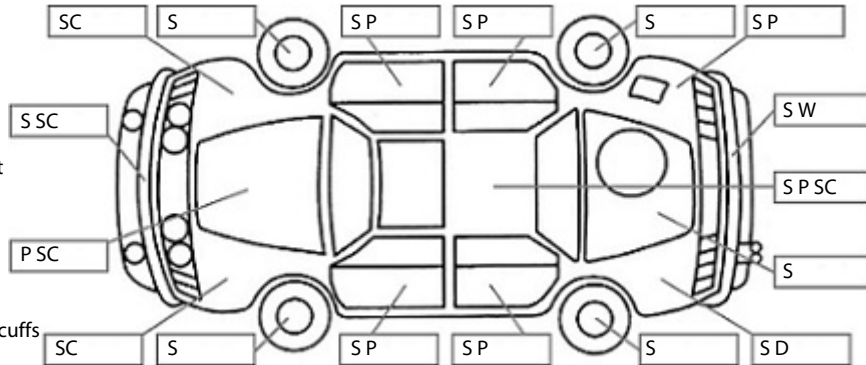

Key:

- S = scratch
- D = dent
- R = rust
- PT = paint defect
- C = crack
- P = pin dent
- * = decals
- SC = stone chips
- W = significant scuffs

Body Inspection Comments

Note: some defects & blemishes may not be displayed in the diagram

Small stone crack in middle of windscreen. Bottom of front grille is not secured in place. Bottom part of left inner guard liner is broken off & missing.

Conditions During Body Inspection: Dry

Under Carriage & Under Bonnet Inspection Comments