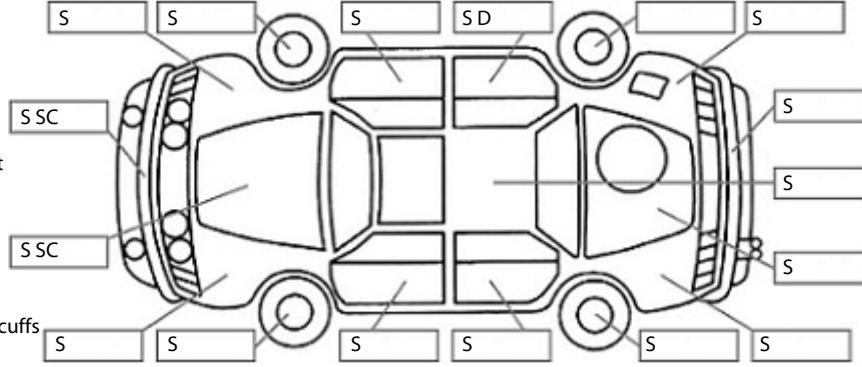

Key:

- S = scratch
- D = dent
- R = rust
- PT = paint defect
- C = crack
- P = pin dent
- * = decals
- SC = stone chips
- W = significant scuffs

Body Inspection Comments

Note: some defects & blemishes may not be displayed in the diagram