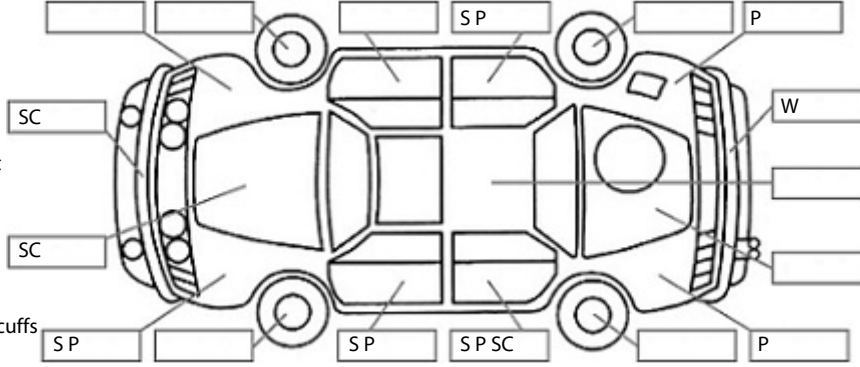

Make: KIA	Model: Sportage	Body Style: SUV
Year: 2020	Registration: NDJ951	Reg Expiry: 01 Dec 2024
WoF Expiry: 17 Nov 2024	Odometer: 133,014 Kms	Good No: 26298970
VIN: KNAPM81AMM78946	Next Service: overdue	Service History: Yes

Key:

- S = scratch
- D = dent
- R = rust
- PT = paint defect
- C = crack
- P = pin dent
- * = decals
- SC = stone chips
- W = significant scuffs

Body Inspection Comments

Note: some defects & blemishes may not be displayed in the diagram

Engine Timing Mechanism: Timing Chain
Evidence of Cam Belt Replacement: Not Applicable Kms:

	Pass	Fail	N/A
Engine			
Oil level	✓		
Smoke & fumes	✓		
Performance	✓		
Noise	✓		
Cooling System			
Coolant condition	✓		
Performance	✓		
Radiator / Hoses (visual)	✓		
Transmission			
Operation	✓		
Noise	✓		
Clutch			✓
CV joints	✓		
Wheel bearings	✓		
Brakes			
Performance	✓		
Hand Brake	✓		
Tyres (lowest observed tread depth of tyres)			
Left front	1	mm	
Right front	2	mm	
Left rear	4	mm	
Right rear	5	mm	
Spare	Yes		
Suspension			
Suspension performance	✓		
Steering performance	✓		
Shock absorbers	✓		
Air Conditioning / Heater			
Operation	✓		
Electrical / Accessories			
Head lights	✓		
Tail lights	✓		
Indicators	✓		
Dashboard warning lights	✓		
Wipers (front & rear)	✓		
Window winder FL	✓		
Window winder FR	✓		
Window winder RL	✓		
Window winder RR	✓		
Rear view mirrors	✓		
Radio (basic test only)	✓		
CD (basic test only)	✓		
Number of keys	1		
Central locking	✓		
Remote locking	✓		
Sat. Nav. (basic test only)			✓
Reversing camera	✓		