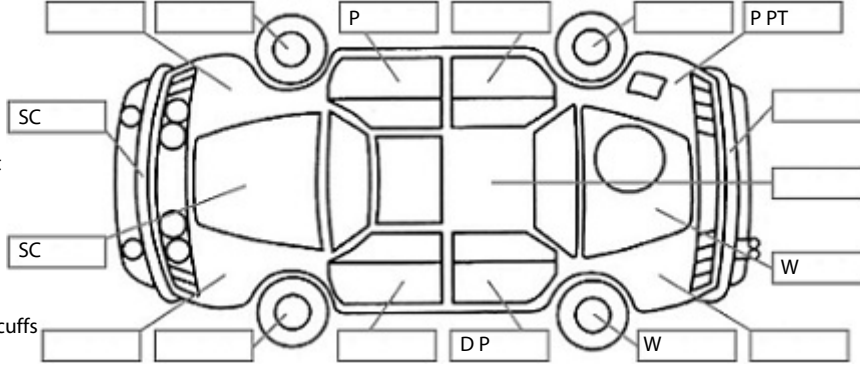

Key:

- S = scratch
- D = dent
- R = rust
- PT = paint defect
- C = crack
- P = pin dent
- * = decals
- SC = stone chips
- W = significant scuffs

Body Inspection Comments

Windscreen stone chip in CVA
Both Front Tyres have bad inner edge-wear cords showing
Left C Pillar Pin dent