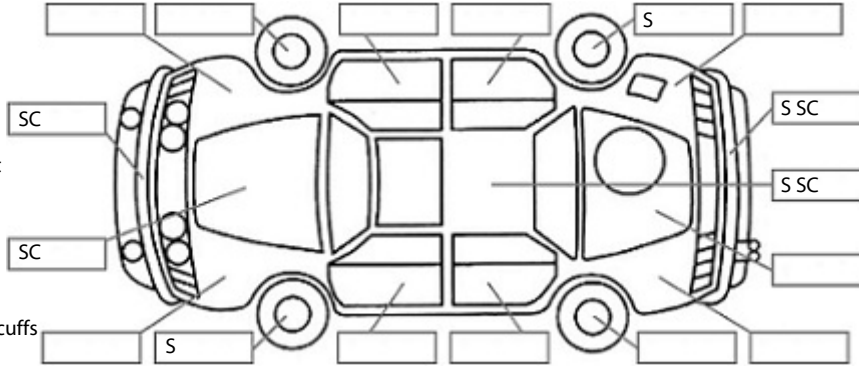

Make: Honda	Model: FIT	Body Style: Hatchback
Year: 2009	Registration: LYR110	Reg Expiry: 20 Mar 2025
WoF Expiry: 04 Oct 2025	Odometer: 87,546 Kms	Good No: 26298168
VIN: 7AT08G2YX18195389	Next Service: 97,550km	Service History: No

Key:

- S = scratch
- D = dent
- R = rust
- PT = paint defect
- C = crack
- P = pin dent
- * = decals
- SC = stone chips
- W = significant scuffs

Body Inspection Comments

Note: some defects & blemishes may not be displayed in the diagram

Conditions During Body Inspection: Dry

Under Carriage & Under Bonnet Inspection Comments

Interior Comments

Seats	Good
Carpets	Average, Both front carpets torn
Panels	Good
Dashboard	Average, Steering wheel worn