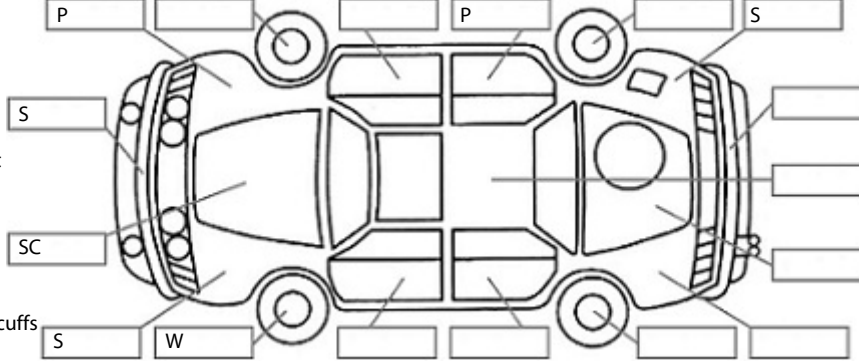

Make: Hyundai	Model: Sonata	Body Style: Sedan
Year: 2019	Registration: MKY316	Reg Expiry: 29 Dec 2024
WoF Expiry: 25 Sep 2025	Odometer: 139,367 Kms	Good No: 26297995
VIN: KMHE241FMKA52477	Next Service: 142,000 Kms	Service History: No

Key:

- S = scratch
- D = dent
- R = rust
- PT = paint defect
- C = crack
- P = pin dent
- * = decals
- SC = stone chips
- W = significant scuffs

Body Inspection Comments

Note: some defects & blemishes may not be displayed in the diagram