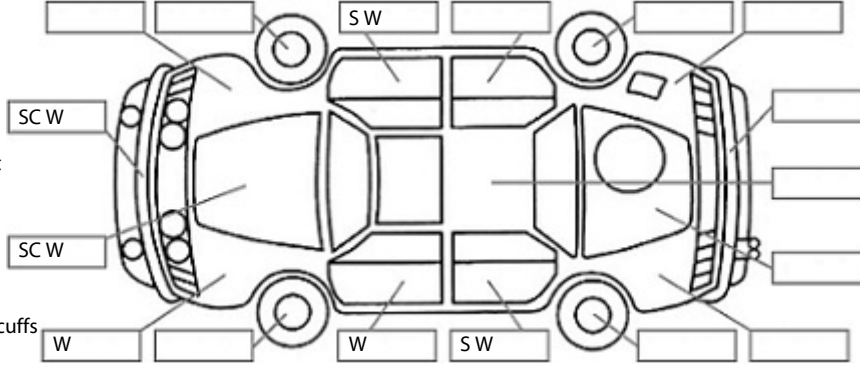

Make: Honda	Model: Shuttle	Body Style: Wagon
Year: 2016	Registration: QRT377	Reg Expiry: 08 Sep 2025
WoF Expiry: 25 Mar 2025	Odometer: 114,929 Kms	Good No: 26297897
VIN: 7AT08G1XX24026496	Next Service: 21/1/25	Service History: No

Key:

- S = scratch
- D = dent
- R = rust
- PT = paint defect
- C = crack
- P = pin dent
- * = decals
- SC = stone chips
- W = significant scuffs

Body Inspection Comments

Note: some defects & blemishes may not be displayed in the diagram