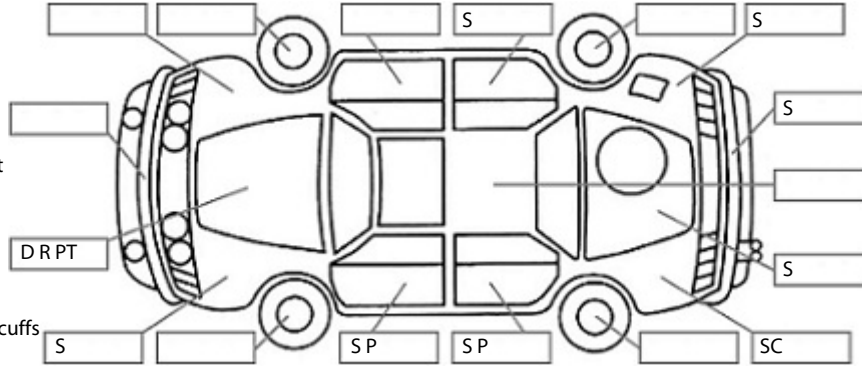

**Key:**

- S = scratch
- D = dent
- R = rust
- PT = paint defect
- C = crack
- P = pin dent
- \* = decals
- SC = stone chips
- W = significant scuffs

Body Inspection Comments

Note: some defects & blemishes may not be displayed in the diagram

Conditions During Body Inspection: Dry

Under Carriage & Under Bonnet Inspection Comments

FWD.  
Oil leak underside.

Interior Comments

Seats	Good
Carpets	Good
Panels	Good
Dashboard	Good

General Comments

Coolant reservoir below minimum.  
DASH Tyre pressure light ON.  
Multiple fault codes.