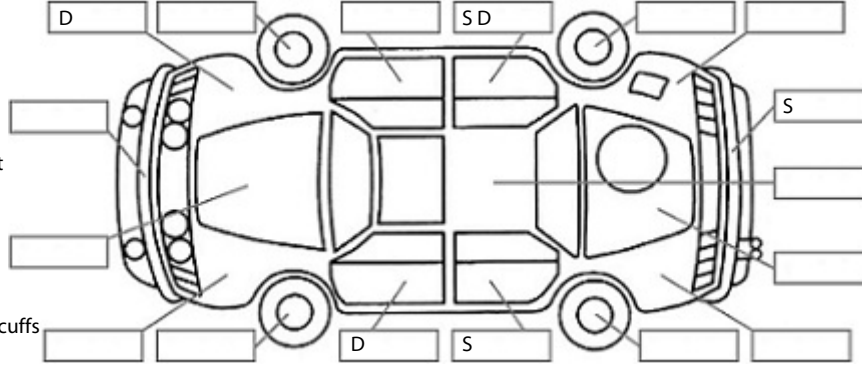

**Key:**

- S = scratch
- D = dent
- R = rust
- PT = paint defect
- C = crack
- P = pin dent
- \* = decals
- SC = stone chips
- W = significant scuffs

Body Inspection Comments

Note: some defects & blemishes may not be displayed in the diagram

R tail light have small crack,

Conditions During Body Inspection: Dry

Under Carriage & Under Bonnet Inspection Comments

4wd

Interior Comments

Seats	Good
Carpets	Average
Panels	Good
Dashboard	Good

General Comments