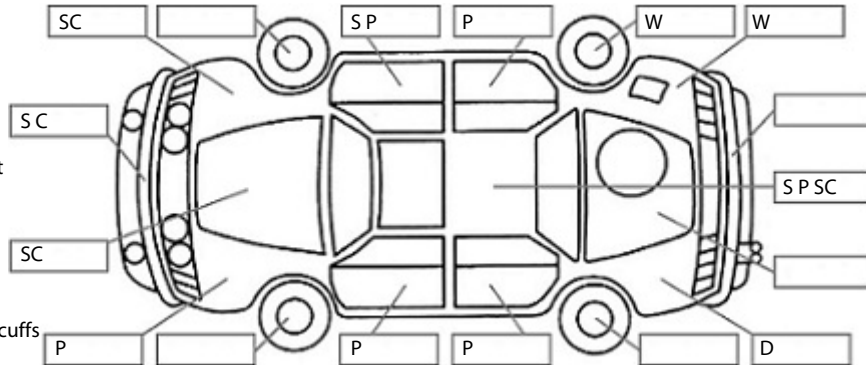

Make: Nissan	Model: Navara	Body Style: Utility
Year: 2020	Registration: NBG456	Reg Expiry: 05 Oct 2025
WoF Expiry: 06 Oct 2024	Odometer: 106,909 Kms	Good No: 26296048
VIN: MNTCB2D23A001737	Next Service: 126,700 km	Service History: Yes

Key:

- S = scratch
- D = dent
- R = rust
- PT = paint defect
- C = crack
- P = pin dent
- * = decals
- SC = stone chips
- W = significant scuffs

Body Inspection Comments

Front bumper refit.

Note: some defects & blemishes may not be displayed in the diagram

Engine Timing Mechanism: Timing Chain

Evidence of Cam Belt Replacement: Not Applicable Kms:

	Pass	Fail	N/A
Engine			
Oil level	✓		
Smoke & fumes	✓		
Performance	✓		
Noise	✓		
Cooling System			
Coolant condition	✓		
Performance	✓		
Radiator / Hoses (visual)	✓		
Transmission			
Operation	✓		
Noise	✓		
Clutch			✓
CV joints	✓		
Wheel bearings	✓		
Brakes			
Performance	✓		
Hand Brake	✓		
Tyres (lowest observed tread depth of tyres)			
Left front	10	mm	
Right front	10	mm	
Left rear	6	mm	
Right rear	6	mm	
Spare			Yes
Suspension			
Suspension performance	✓		
Steering performance	✓		
Shock absorbers	✓		
Air Conditioning / Heater			
Operation	✓		
Electrical / Accessories			
Head lights	✓		
Tail lights	✓		
Indicators	✓		
Dashboard warning lights	✓		
Wipers (front & rear)	✓		
Window winder FL	✓		
Window winder FR	✓		
Window winder RL	✓		
Window winder RR	✓		
Rear view mirrors	✓		
Radio (basic test only)	✓		
CD (basic test only)			✓
Number of keys	2		
Central locking	✓		
Remote locking	✓		
Sat. Nav. (basic test only)	✓		
Reversing camera	✓		