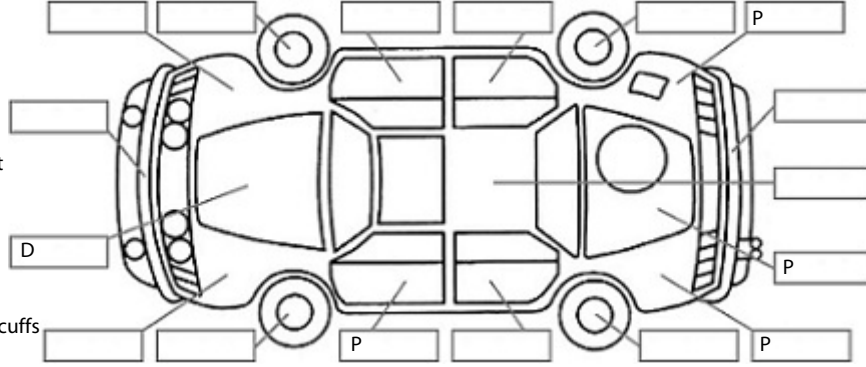

Make: Nissan	Model: Navara	Body Style: Utility
Year: 2020	Registration: NBG467	Reg Expiry: 12 Oct 2024
WoF Expiry: 13 Oct 2024	Odometer: 61,383 Kms	Good No: 26296024
VIN: MNTCB2D23A001735	Next Service: 70000 kms	Service History: Yes

Key:

- S = scratch
- D = dent
- R = rust
- PT = paint defect
- C = crack
- P = pin dent
- * = decals
- SC = stone chips
- W = significant scuffs

Body Inspection Comments

Note: some defects & blemishes may not be displayed in the diagram