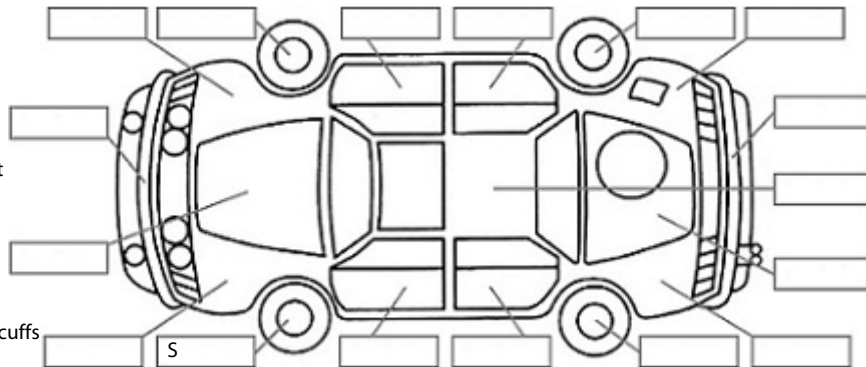

Make: KIA	Model: Stonic	Body Style: SUV
Year: 2022	Registration: PFP914	Reg Expiry: 02 May 2025
WoF Expiry: 03 May 2025	Odometer: 29,454 Kms	Good No: 26295703
VIN: KNADD817VN667880	Next Service: 30,000	Service History: Yes

Key:

- S = scratch
- D = dent
- R = rust
- PT = paint defect
- C = crack
- P = pin dent
- * = decals
- SC = stone chips
- W = significant scuffs

Body Inspection Comments

Note: some defects & blemishes may not be displayed in the diagram