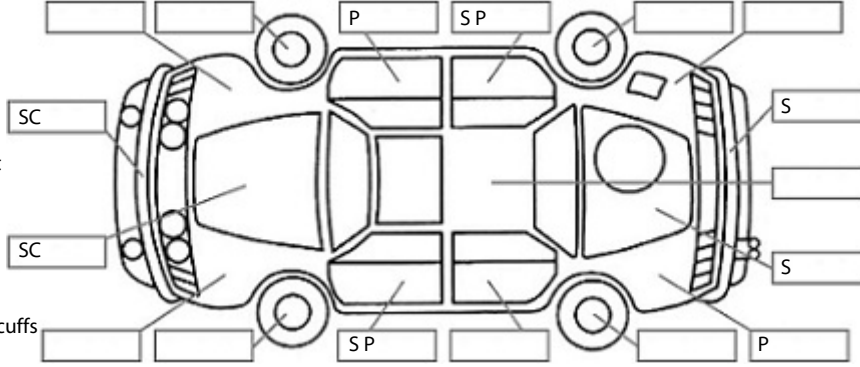

<b>Make:</b> KIA	<b>Model:</b> Sportage	<b>Body Style:</b> SUV
<b>Year:</b> 2020	<b>Registration:</b> NCT92	<b>Reg Expiry:</b> 22 Oct 2024
<b>WoF Expiry:</b> 04 Oct 2025	<b>Odometer:</b> 177,338 Kms	<b>Good No:</b> 26292963
<b>VIN:</b> KNAPN81CSM788499	<b>Next Service:</b> 187000	<b>Service History:</b> Yes

**Key:**

- S = scratch
- D = dent
- R = rust
- PT = paint defect
- C = crack
- P = pin dent
- \* = decals
- SC = stone chips
- W = significant scuffs

Body Inspection Comments

Note: some defects & blemishes may not be displayed in the diagram

Engine Timing Mechanism: Timing Chain  
Evidence of Cam Belt Replacement: Not Applicable Kms:

	Pass	Fail	N/A
<b>Engine</b>			
Oil level	✓		
Smoke & fumes	✓		
Performance	✓		
Noise	✓		
<b>Cooling System</b>			
Coolant condition	✓		
Performance	✓		
Radiator / Hoses (visual)	✓		
<b>Transmission</b>			
Operation	✓		
Noise	✓		
Clutch			✓
CV joints	✓		
Wheel bearings	✓		
<b>Brakes</b>			
Performance	✓		
Hand Brake	✓		
<b>Tyres</b> (lowest observed tread depth of tyres)			
Left front	4.0	mm	
Right front	4.0	mm	
Left rear	4.0	mm	
Right rear	4.0	mm	
Spare	Yes		
<b>Suspension</b>			
Suspension performance	✓		
Steering performance	✓		
Shock absorbers	✓		
<b>Air Conditioning / Heater</b>			
Operation	✓		
<b>Electrical / Accessories</b>			
Head lights	✓		
Tail lights	✓		
Indicators	✓		
Dashboard warning lights	✓		
Wipers (front & rear)	✓		
Window winder FL	✓		
Window winder FR	✓		
Window winder RL	✓		
Window winder RR	✓		
Rear view mirrors	✓		
Radio (basic test only)	✓		
CD (basic test only)			✓
Number of keys	2		
Central locking	✓		
Remote locking	✓		
Sat. Nav. (basic test only)			✓
Reversing camera	✓		