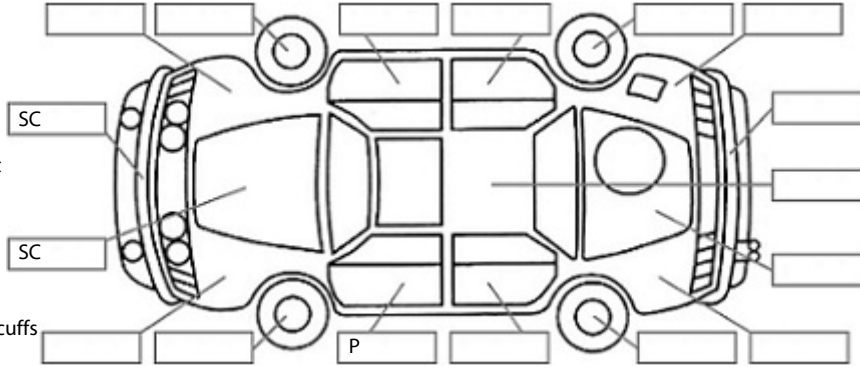

<b>Make:</b> Great Wall	<b>Model:</b> Steed	<b>Body Style:</b> Utility
<b>Year:</b> 2021	<b>Registration:</b> NRL95	<b>Reg Expiry:</b> 16 Aug 2025
<b>WoF Expiry:</b> 12 Aug 2025	<b>Odometer:</b> 21,605 Kms	<b>Good No:</b> 26292481
<b>VIN:</b> LGWDBE372MB65390	<b>Next Service:</b> 28284 kms	<b>Service History:</b> No

**Key:**

- S = scratch
- D = dent
- R = rust
- PT = paint defect
- C = crack
- P = pin dent
- \* = decals
- SC = stone chips
- W = significant scuffs

Body Inspection Comments

Note: some defects & blemishes may not be displayed in the diagram