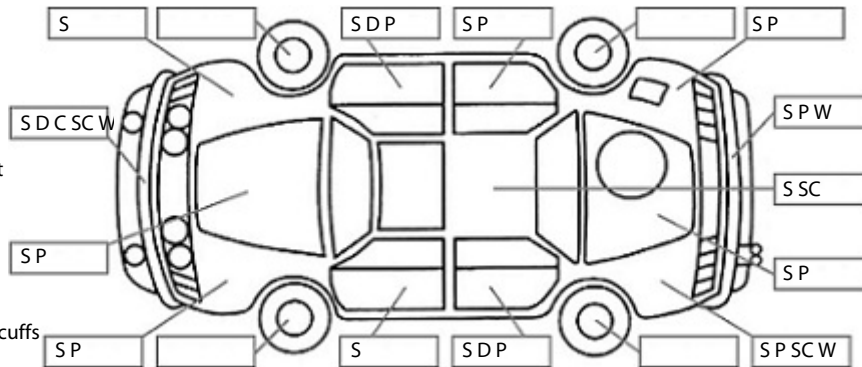

**Key:**

- S = scratch
- D = dent
- R = rust
- PT = paint defect
- C = crack
- P = pin dent
- \* = decals
- SC = stone chips
- W = significant scuffs

**Body Inspection Comments**

Note: some defects & blemishes may not be displayed in the diagram

- Rear seat base clips broken.
- Ariel holes in roof.
- Front bumper impact damage trim missing, holes.
- Rear bumper holes.

Conditions During Body Inspection: Dry

**Under Carriage & Under Bonnet Inspection Comments**

**Interior Comments**

Seats	Poor
Carpets	Poor
Panels	Poor
Dashboard	Poor

**General Comments**

Road Conditions During Test Drive: Dry

Engine Timing Mechanism: Timing Chain  
 Evidence of Cam Belt Replacement: Not Applicable Kms: