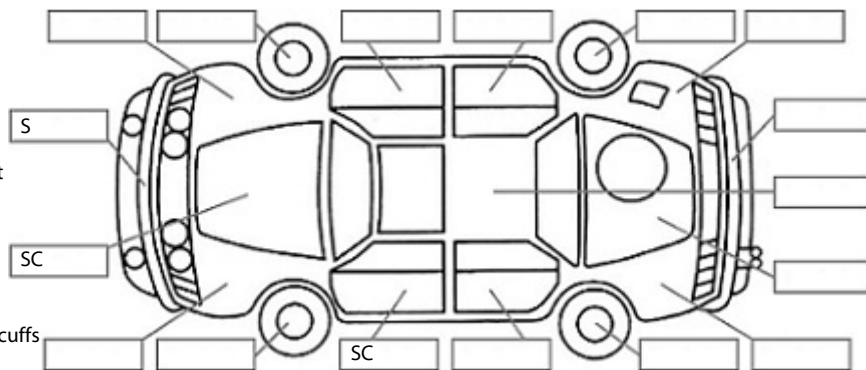

Key:

- S = scratch
- D = dent
- R = rust
- PT = paint defect
- C = crack
- P = pin dent
- * = decals
- SC = stone chips
- W = significant scuffs

Body Inspection Comments

Paint coming off roof at front edge above windscreen.

Note: some defects & blemishes may not be displayed in the diagram

Conditions During Body Inspection: Dry

Under Carriage & Under Bonnet Inspection Comments
Interior Comments

Seats	Average
Carpets	Average
Panels	Average
Dashboard	Average