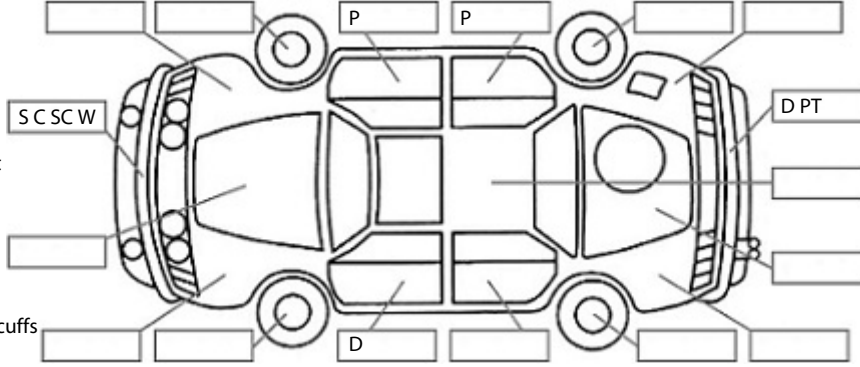

Key:

- S = scratch
- D = dent
- R = rust
- PT = paint defect
- C = crack
- P = pin dent
- * = decals
- SC = stone chips
- W = significant scuffs

Body Inspection Comments

Note: some defects & blemishes may not be displayed in the diagram

Engine Timing Mechanism: Timing Chain
Evidence of Cam Belt Replacement: Not Applicable Kms:

	Pass	Fail	N/A
Engine			
Oil level	✓		
Smoke & fumes	✓		
Performance	✓		
Noise	✓		
Cooling System			
Coolant condition	✓		
Performance	✓		
Radiator / Hoses (visual)	✓		
Transmission			
Operation	✓		
Noise	✓		
Clutch			✓
CV joints	✓		
Wheel bearings	✓		
Brakes			
Performance	✓		
Hand Brake	✓		
Tyres (lowest observed tread depth of tyres)			
Left front	6.5	mm	
Right front	6.4	mm	
Left rear	6.9	mm	
Right rear	6.9	mm	
Spare	Yes		
Suspension			
Suspension performance	✓		
Steering performance	✓		
Shock absorbers	✓		
Air Conditioning / Heater			
Operation	✓		
Electrical / Accessories			
Head lights	✓		
Tail lights	✓		
Indicators	✓		
Dashboard warning lights	✓		
Wipers (front & rear)	✓		
Window winder FL	✓		
Window winder FR	✓		
Window winder RL	✓		
Window winder RR	✓		
Rear view mirrors	✓		
Radio (basic test only)	✓		
CD (basic test only)	✓		
Number of keys	1		
Central locking	✓		
Remote locking	✓		
Sat. Nav. (basic test only)			✓
Reversing camera	✓		