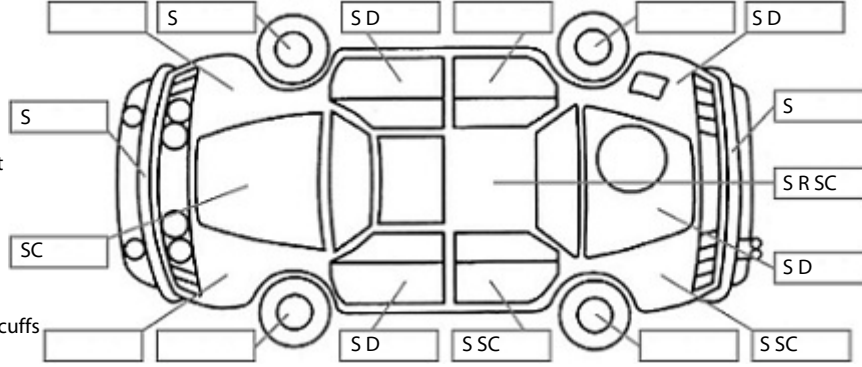

Key:

- S = scratch
- D = dent
- R = rust
- PT = paint defect
- C = crack
- P = pin dent
- * = decals
- SC = stone chips
- W = significant scuffs

Body Inspection Comments

Note: some defects & blemishes may not be displayed in the diagram