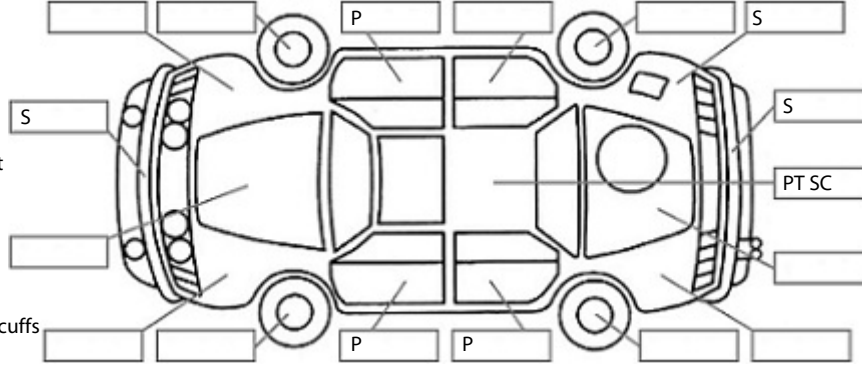

**Key:**

- S = scratch
- D = dent
- R = rust
- PT = paint defect
- C = crack
- P = pin dent
- \* = decals
- SC = stone chips
- W = significant scuffs

Body Inspection Comments

Left exterior mirror cover broken