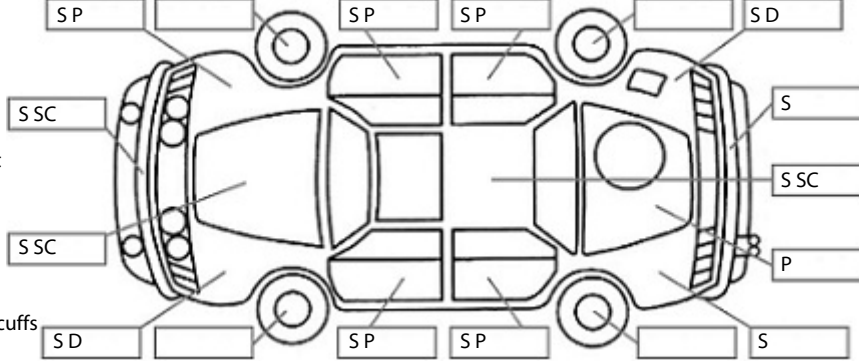

<b>Make:</b> Subaru	<b>Model:</b> Forester	<b>Body Style:</b> SUV
<b>Year:</b> 2017	<b>Registration:</b> KNF189	<b>Reg Expiry:</b> 27 Dec 2024
<b>WoF Expiry:</b> 05 Sep 2025	<b>Odometer:</b> 136,637 Kms	<b>Good No:</b> 26289183
<b>VIN:</b> JF2SJ9KC5HG087274	<b>Next Service:</b> 146,625kms	<b>Service History:</b> No

**Key:**

- S = scratch
- D = dent
- R = rust
- PT = paint defect
- C = crack
- P = pin dent
- \* = decals
- SC = stone chips
- W = significant scuffs

**Body Inspection Comments**

Note: some defects & blemishes may not be displayed in the diagram

Seats	Good
Carpets	Good
Panels	Good
Dashboard	Good

**General Comments**

Road Conditions During Test Drive: Dry

Engine Timing Mechanism: Timing Chain  
Evidence of Cam Belt Replacement: Not Applicable Kms: