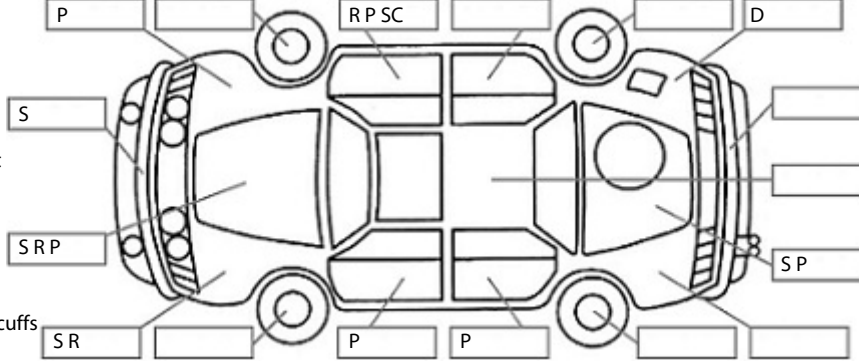

Make: Mazda	Model: Bt-50	Body Style: Utility
Year: 2016	Registration: JWP125	Reg Expiry: 09 Jun 2025
WoF Expiry: 12 Sep 2025	Odometer: 176,743 Kms	Good No: 26287990
VIN: MM0UR0YF10053182	Next Service:	Service History: No

Key:

- S = scratch
- D = dent
- R = rust
- PT = paint defect
- C = crack
- P = pin dent
- * = decals
- SRP = stone chips
- SC = stone chips
- W = significant scuffs

Body Inspection Comments

Note: some defects & blemishes may not be displayed in the diagram

Engine Timing Mechanism: Timing Chain
Evidence of Cam Belt Replacement: Not Applicable Kms:

	Pass	Fail	N/A
Engine			
Oil level	✓		
Smoke & fumes	✓		
Performance	✓		
Noise	✓		
Cooling System			
Coolant condition	✓		
Performance	✓		
Radiator / Hoses (visual)	✓		
Transmission			
Operation	✓		
Noise	✓		
Clutch			✓
CV joints			✓
Wheel bearings	✓		
Brakes			
Performance	✓		
Hand Brake	✓		
Tyres (lowest observed tread depth of tyres)			
Left front	8.0	mm	
Right front	8.0	mm	
Left rear	3.0	mm	
Right rear	3.0	mm	
Spare	Yes		
Suspension			
Suspension performance	✓		
Steering performance	✓		
Shock absorbers	✓		
Air Conditioning / Heater			
Operation	✓		
Electrical / Accessories			
Head lights	✓		
Tail lights	✓		
Indicators	✓		
Dashboard warning lights	✓		
Wipers (front & rear)	✓		
Window winder FL	✓		
Window winder FR	✓		
Window winder RL	✓		
Window winder RR	✓		
Rear view mirrors	✓		
Radio (basic test only)	✓		
CD (basic test only)	✓		
Number of keys	2		
Central locking	✓		
Remote locking	✓		
Sat. Nav. (basic test only)			✓
Reversing camera	✓		