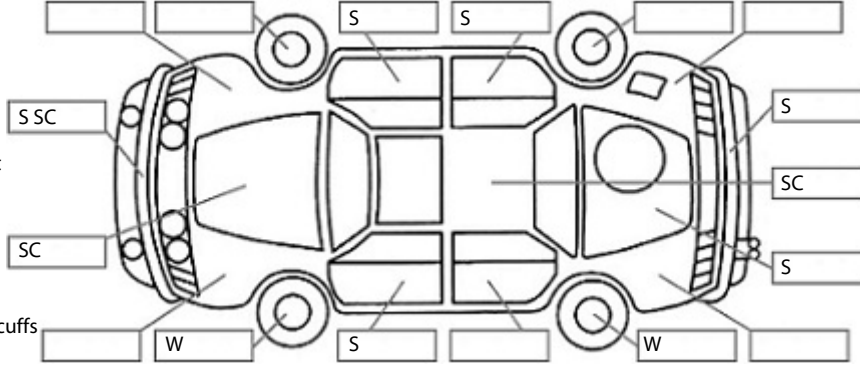

Key:

- S = scratch
- D = dent
- R = rust
- PT = paint defect
- C = crack
- P = pin dent
- * = decals
- SC = stone chips
- W = significant scuffs

Body Inspection Comments

Note: some defects & blemishes may not be displayed in the diagram

Engine Timing Mechanism: Timing Chain
Evidence of Cam Belt Replacement: Not Applicable Kms:

	Pass	Fail	N/A
Engine			
Oil level	✓		
Smoke & fumes	✓		
Performance	✓		
Noise	✓		
Cooling System			
Coolant condition	✓		
Performance	✓		
Radiator / Hoses (visual)	✓		
Transmission			
Operation	✓		
Noise	✓		
Clutch			✓
CV joints			✓
Wheel bearings	✓		
Brakes			
Performance	✓		
Hand Brake	✓		
Tyres (lowest observed tread depth of tyres)			
Left front	4.5	mm	
Right front	4.5	mm	
Left rear	4.5	mm	
Right rear	4.5	mm	
Spare	N/A		
Suspension			
Suspension performance	✓		
Steering performance	✓		
Shock absorbers	✓		
Air Conditioning / Heater			
Operation	✓		
Electrical / Accessories			
Head lights	✓		
Tail lights	✓		
Indicators	✓		
Dashboard warning lights	✓		
Wipers (front & rear)	✓		
Window winder FL	✓		
Window winder FR	✓		
Window winder RL	✓		
Window winder RR	✓		
Rear view mirrors	✓		
Radio (basic test only)	✓		
CD (basic test only)	✓		
Number of keys	3		
Central locking	✓		
Remote locking	✓		
Sat. Nav. (basic test only)	✓		
Reversing camera	✓		