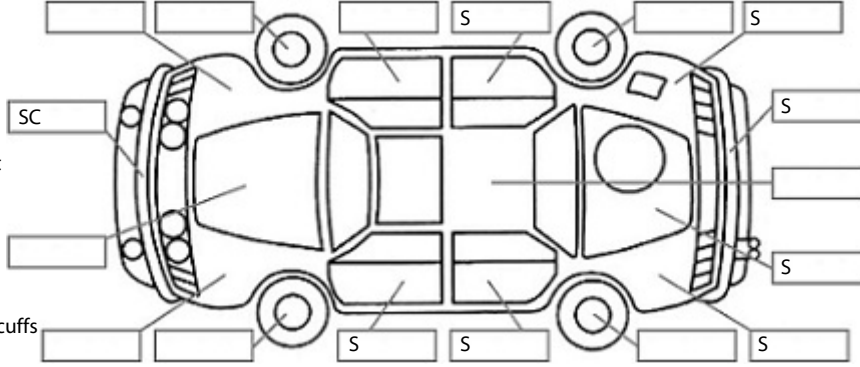

Key:

- S = scratch
- D = dent
- R = rust
- PT = paint defect
- C = crack
- P = pin dent
- * = decals
- SC = stone chips
- W = significant scuffs

Body Inspection Comments

Note: some defects & blemishes may not be displayed in the diagram