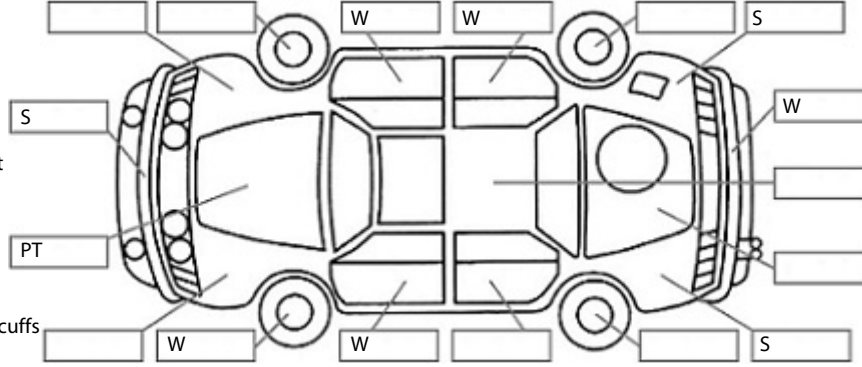

Make: Subaru	Model: Impreza	Body Style: Hatchback
Year: 2014	Registration: QDP238	Reg Expiry: 22 Mar 2025
WoF Expiry: 15 Aug 2025	Odometer: 99,438 Kms	Good No: 26284984
VIN: 7AT0GF09X23074725	Next Service: 99000	Service History: No

Key:

- S = scratch
- D = dent
- R = rust
- PT = paint defect
- C = crack
- P = pin dent
- * = decals
- SC = stone chips
- W = significant scuffs

Body Inspection Comments

Note: some defects & blemishes may not be displayed in the diagram

Engine Timing Mechanism: Timing Chain
Evidence of Cam Belt Replacement: Not Applicable Kms:

	Pass	Fail	N/A
Engine			
Oil level	✓		
Smoke & fumes	✓		
Performance	✓		
Noise	✓		
Cooling System			
Coolant condition	✓		
Performance	✓		
Radiator / Hoses (visual)	✓		
Transmission			
Operation	✓		
Noise	✓		
Clutch			✓
CV joints	✓		
Wheel bearings	✓		
Brakes			
Performance	✓		
Hand Brake	✓		
Tyres (lowest observed tread depth of tyres)			
Left front	7	mm	
Right front	7	mm	
Left rear	9	mm	
Right rear	9	mm	
Spare	No		
Suspension			
Suspension performance	✓		
Steering performance	✓		
Shock absorbers	✓		
Air Conditioning / Heater			
Operation	✓		
Electrical / Accessories			
Head lights	✓		
Tail lights	✓		
Indicators	✓		
Dashboard warning lights	✓		
Wipers (front & rear)	✓		
Window winder FL	✓		
Window winder FR	✓		
Window winder RL	✓		
Window winder RR	✓		
Rear view mirrors	✓		
Radio (basic test only)	✓		
CD (basic test only)			✓
Number of keys	2		
Central locking	✓		
Remote locking	✓		
Sat. Nav. (basic test only)	✓		
Reversing camera		✓	