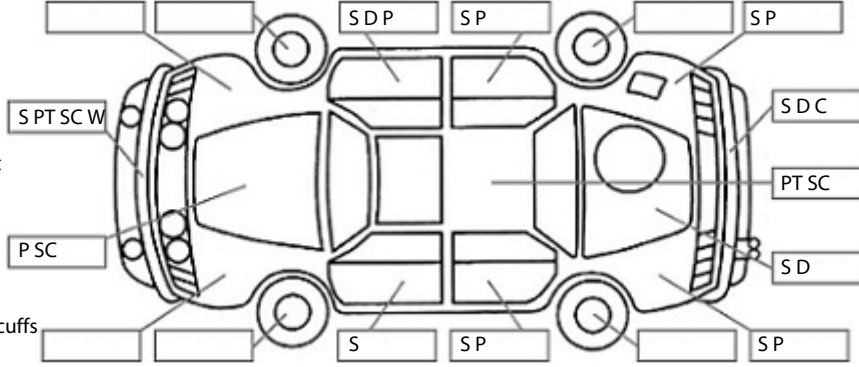

**Key:**

- S = scratch
- D = dent
- R = rust
- PT = paint defect
- C = crack
- P = pin dent
- \* = decals
- SC = stone chips
- W = significant scuffs

Note: some defects & blemishes may not be displayed in the diagram

**Body Inspection Comments**

- Drivers seat torn
- Aerial broken
- Dent in left sill
- Dent in right sill

Conditions During Body Inspection: Dry

**Under Carriage & Under Bonnet Inspection Comments**

**Interior Comments**