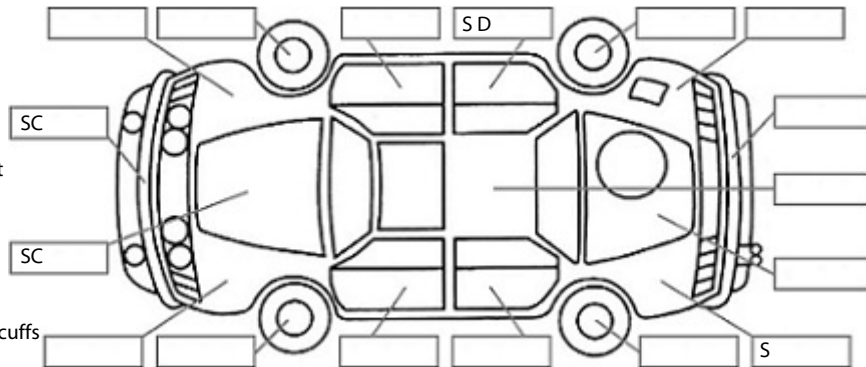

Make: KIA	Model: RIO	Body Style: Hatchback
Year: 2020	Registration: MSH496	Reg Expiry: 16 Feb 2025
WoF Expiry: 26 Feb 2025	Odometer: 87,722 Kms	Good No: 26284351
VIN: KNADB514ML639841!	Next Service: 101000	Service History: Yes

Key:

- S = scratch
- D = dent
- R = rust
- PT = paint defect
- C = crack
- P = pin dent
- * = decals
- SC = stone chips
- W = significant scuffs

Body Inspection Comments

Note: some defects & blemishes may not be displayed in the diagram