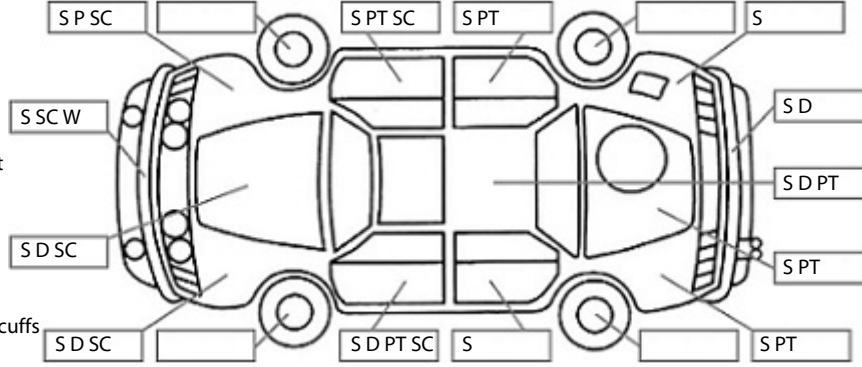

Make: Nissan	Model: Navara	Body Style: Utility
Year: 2012	Registration: GKD143	Reg Expiry: 31 Jan 2025
WoF Expiry: 20 Jun 2025	Odometer: 229,122 Kms	Good No: 26284211
VIN: VSKCVAD40A0452229	Next Service: 239,000	Service History: No

Key:

- S = scratch
- D = dent
- R = rust
- PT = paint defect
- C = crack
- P = pin dent
- * = decals
- SC = stone chips
- W = significant scuffs

Body Inspection Comments

Note: some defects & blemishes may not be displayed in the diagram

- Moisture Headlights
- Left Mirror Indicator Cracked, Right Mirror Condensation
- Water in High Stop Light
- Right Mudguard Damaged

Conditions During Body Inspection: Wet

Under Carriage & Under Bonnet Inspection Comments