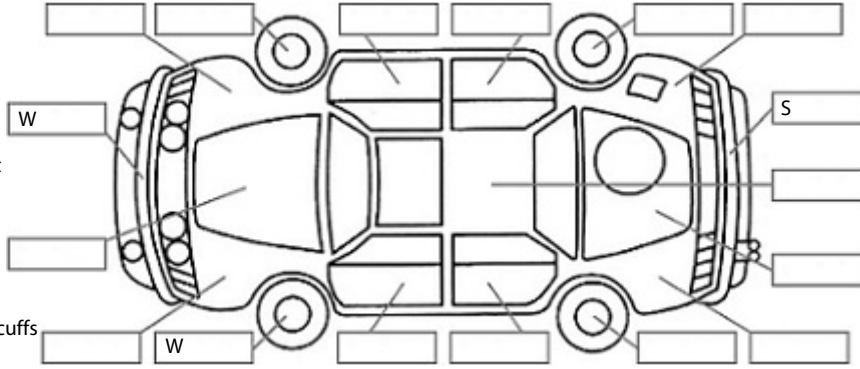

Make: KIA	Model: RIO	Body Style: Hatchback
Year: 2020	Registration: MTC656	Reg Expiry: 10 Nov 2024
WoF Expiry: 04 Sep 2025	Odometer: 28,275 Kms	Good No: 26283408
VIN: KNADC514ML638413	Next Service: 38,000 Kms	Service History: Yes

Key:

- S = scratch
- D = dent
- R = rust
- PT = paint defect
- C = crack
- P = pin dent
- * = decals
- SC = stone chips
- W = significant scuffs

Body Inspection Comments

Note: some defects & blemishes may not be displayed in the diagram