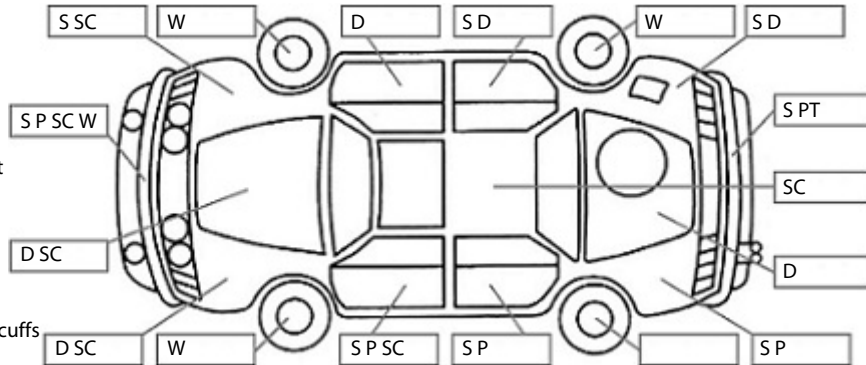

**Key:**

- S = scratch
- D = dent
- R = rust
- PT = paint defect
- C = crack
- P = pin dent
- \* = decals
- SC = stone chips
- W = significant scuffs

**Body Inspection Comments**

Small stone chip in front windscreen  
Both front tyres have inner edge wear

**General Comments**

Partial service history

Road Conditions During Test Drive: Wet

Engine Timing Mechanism: Timing Chain  
Evidence of Cam Belt Replacement: Not Applicable Kms:

	Pass	Fail	N/A
<b>Engine</b>			
Oil level	✓		
Smoke & fumes	✓		
Performance	✓		
Noise	✓		
<b>Cooling System</b>			
Coolant condition	✓		
Performance	✓		
Radiator / Hoses (visual)	✓		
<b>Transmission</b>			
Operation	✓		
Noise	✓		
Clutch	✓		
CV joints	✓		
Wheel bearings	✓		
<b>Brakes</b>			
Performance	✓		
Hand Brake	✓		
<b>Tyres</b> (lowest observed tread depth of tyres)			
Left front	1.2	mm	
Right front	2.1	mm	
Left rear	4.3	mm	
Right rear	2.0	mm	
Spare	N/A		
<b>Suspension</b>			
Suspension performance	✓		
Steering performance	✓		
Shock absorbers	✓		
<b>Air Conditioning / Heater</b>			
Operation	✓		
<b>Electrical / Accessories</b>			
Head lights	✓		
Tail lights	✓		
Indicators	✓		
Dashboard warning lights	✓		
Wipers (front & rear)	✓		
Window winder FL	✓		
Window winder FR	✓		
Window winder RL	✓		
Window winder RR	✓		
Rear view mirrors	✓		
Radio (basic test only)	✓		
CD (basic test only)	✓		
Number of keys	2		
Central locking	✓		
Remote locking	✓		
Sat. Nav. (basic test only)			✓
Reversing camera			✓