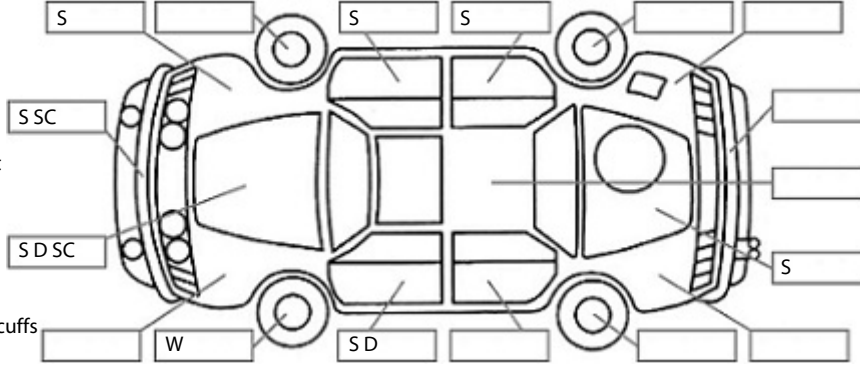

Key:

- S = scratch
- D = dent
- R = rust
- PT = paint defect
- C = crack
- P = pin dent
- * = decals
- SC = stone chips
- W = significant scuffs

Body Inspection Comments

Note: some defects & blemishes may not be displayed in the diagram

Engine Timing Mechanism: Timing Chain
Evidence of Cam Belt Replacement: Not Applicable Kms:

	Pass	Fail	N/A
Engine			
Oil level	✓		
Smoke & fumes	✓		
Performance	✓		
Noise	✓		
Cooling System			
Coolant condition	✓		
Performance	✓		
Radiator / Hoses (visual)	✓		
Transmission			
Operation	✓		
Noise	✓		
Clutch			✓
CV joints	✓		
Wheel bearings	✓		
Brakes			
Performance	✓		
Hand Brake	✓		
Tyres (lowest observed tread depth of tyres)			
Left front	4.8	mm	
Right front	5.4	mm	
Left rear	7	mm	
Right rear	7	mm	
Spare	N/A		
Suspension			
Suspension performance	✓		
Steering performance	✓		
Shock absorbers	✓		
Air Conditioning / Heater			
Operation	✓		
Electrical / Accessories			
Head lights	✓		
Tail lights	✓		
Indicators	✓		
Dashboard warning lights	✓		
Wipers (front & rear)	✓		
Window winder FL	✓		
Window winder FR	✓		
Window winder RL	✓		
Window winder RR	✓		
Rear view mirrors	✓		
Radio (basic test only)	✓		
CD (basic test only)	✓		
Number of keys	2		
Central locking	✓		
Remote locking	✓		
Sat. Nav. (basic test only)			✓
Reversing camera	✓		