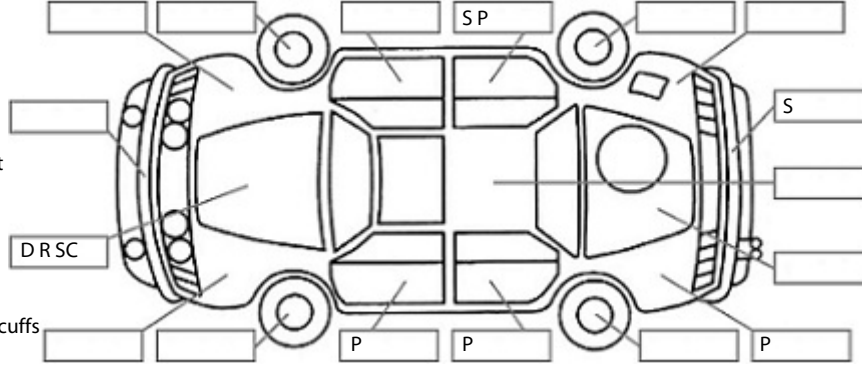

Key:

- S = scratch
- D = dent
- R = rust
- PT = paint defect
- C = crack
- P = pin dent
- * = decals
- SC = stone chips
- W = significant scuffs

Body Inspection Comments

Note: some defects & blemishes may not be displayed in the diagram

Engine Timing Mechanism: Timing Chain
Evidence of Cam Belt Replacement: Not Applicable Kms:

	Pass	Fail	N/A
Engine			
Oil level	✓		
Smoke & fumes	✓		
Performance	✓		
Noise	✓		
Cooling System			
Coolant condition	✓		
Performance	✓		
Radiator / Hoses (visual)	✓		
Transmission			
Operation	✓		
Noise	✓		
Clutch			✓
CV joints	✓		
Wheel bearings	✓		
Brakes			
Performance	✓		
Hand Brake	✓		
Tyres (lowest observed tread depth of tyres)			
Left front	3.8	mm	
Right front	3.7	mm	
Left rear	3.5	mm	
Right rear	3.7	mm	
Spare	No		
Suspension			
Suspension performance	✓		
Steering performance	✓		
Shock absorbers	✓		
Air Conditioning / Heater			
Operation	✓		
Electrical / Accessories			
Head lights	✓		
Tail lights	✓		
Indicators	✓		
Dashboard warning lights	✓		
Wipers (front & rear)	✓		
Window winder FL	✓		
Window winder FR	✓		
Window winder RL	✓		
Window winder RR	✓		
Rear view mirrors	✓		
Radio (basic test only)	✓		
CD (basic test only)			✓
Number of keys	2		
Central locking	✓		
Remote locking	✓		
Sat. Nav. (basic test only)			✓
Reversing camera			✓