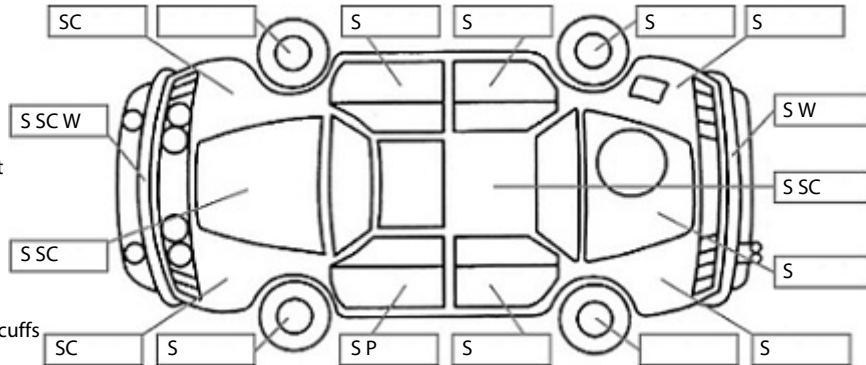

Key:

- S = scratch
- D = dent
- R = rust
- PT = paint defect
- C = crack
- P = pin dent
- * = decals
- SC = stone chips
- W = significant scuffs

Body Inspection Comments

Note: some defects & blemishes may not be displayed in the diagram