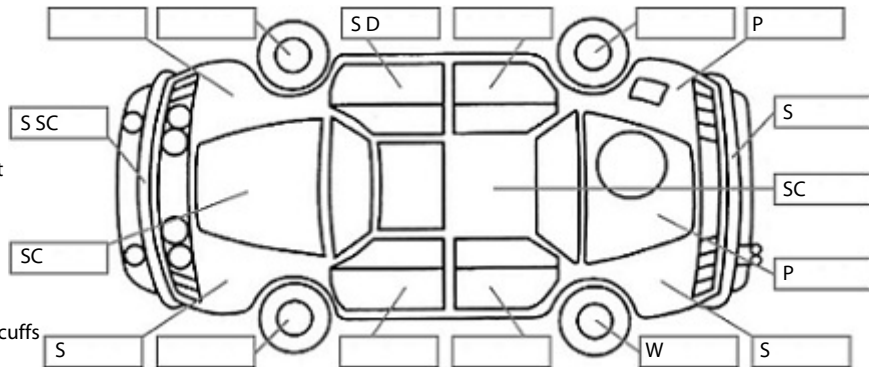

Make:	Holden	Model:	Barina	Body Style:	Sedan
Year:	2016	Registration:	JTU194	Reg Expiry:	11 May 2025
WoF Expiry:	16 May 2025	Odometer:	90,851 Kms	Good No:	26279109
VIN:	KL3TA69E9GB650132	Next Service:	103,000	Service History:	Yes

Key:

- S = scratch
- D = dent
- R = rust
- PT = paint defect
- C = crack
- P = pin dent
- * = decals
- SC = stone chips
- W = significant scuffs

Body Inspection Comments

Note: some defects & blemishes may not be displayed in the diagram

Conditions During Body Inspection: Dry

Under Carriage & Under Bonnet Inspection Comments

FWD
Oil leaking from engine and transmission.

Interior Comments

Seats	Good
Carpets	Good
Panels	Good
Dashboard	Good

General Comments