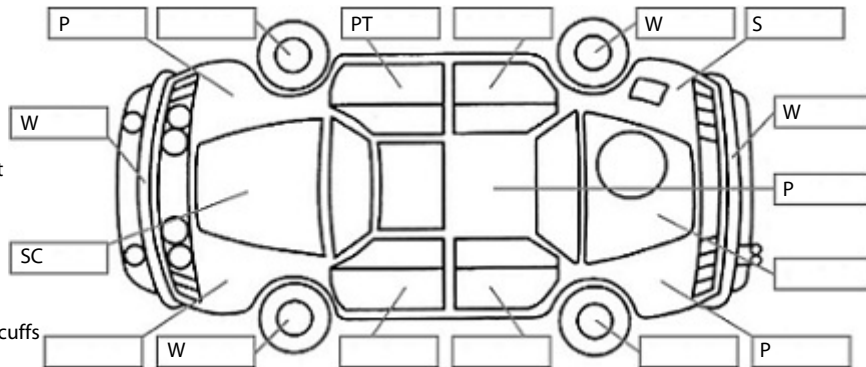

Key:

- S = scratch
- D = dent
- R = rust
- PT = paint defect
- C = crack
- P = pin dent
- * = decals
- SC = stone chips
- W = significant scuffs

Body Inspection Comments

Note: some defects & blemishes may not be displayed in the diagram

Engine Timing Mechanism: Timing Chain
 Evidence of Cam Belt Replacement: Not Applicable Kms:

	Pass	Fail	N/A
Engine			
Oil level	✓		
Smoke & fumes	✓		
Performance	✓		
Noise	✓		
Cooling System			
Coolant condition	✓		
Performance	✓		
Radiator / Hoses (visual)	✓		
Transmission			
Operation	✓		
Noise	✓		
Clutch			✓
CV joints	✓		
Wheel bearings	✓		
Brakes			
Performance	✓		
Hand Brake	✓		
Tyres (lowest observed tread depth of tyres)			
Left front	6	mm	
Right front	6	mm	
Left rear	7	mm	
Right rear	7	mm	
Spare	Yes		
Suspension			
Suspension performance	✓		
Steering performance	✓		
Shock absorbers	✓		
Air Conditioning / Heater			
Operation	✓		
Electrical / Accessories			
Head lights	✓		
Tail lights	✓		
Indicators	✓		
Dashboard warning lights	✓		
Wipers (front & rear)	✓		
Window winder FL	✓		
Window winder FR	✓		
Window winder RL	✓		
Window winder RR	✓		
Rear view mirrors	✓		
Radio (basic test only)	✓		
CD (basic test only)	✓		
Number of keys	2		
Central locking	✓		
Remote locking	✓		
Sat. Nav. (basic test only)			✓
Reversing camera	✓		