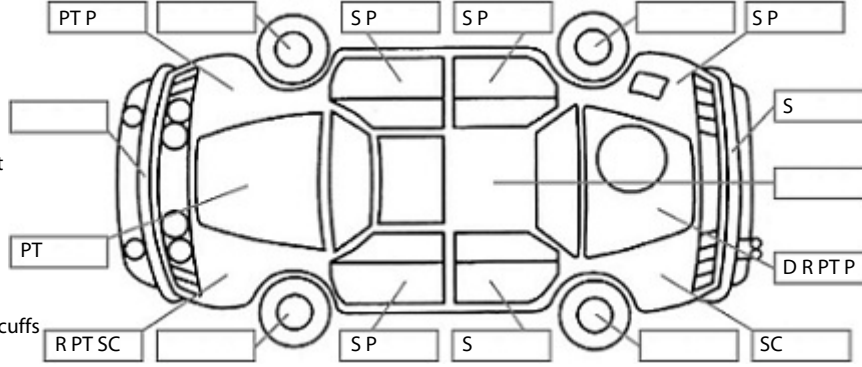

<b>Make:</b> Mitsubishi	<b>Model:</b> Triton	<b>Body Style:</b> Utility
<b>Year:</b> 2020	<b>Registration:</b> NDK157	<b>Reg Expiry:</b> 16 Nov 2024
<b>WoF Expiry:</b> 17 Nov 2024	<b>Odometer:</b> 134,358 Kms	<b>Good No:</b> 26274980
<b>VIN:</b> MMAJLKL10LH018004	<b>Next Service:</b> 140000	<b>Service History:</b> Yes

**Key:**

- S = scratch
- D = dent
- R = rust
- PT = paint defect
- C = crack
- P = pin dent
- \* = decals
- SC = stone chips
- W = significant scuffs

Note: some defects & blemishes may not be displayed in the diagram

General Comments

Partial service history

Road Conditions During Test Drive: Dry

Engine Timing Mechanism: Timing Chain  
Evidence of Cam Belt Replacement: Not Applicable Kms:

	Pass	Fail	N/A
<b>Engine</b>			
Oil level	✓		
Smoke & fumes	✓		
Performance	✓		
Noise	✓		
<b>Cooling System</b>			
Coolant condition	✓		
Performance	✓		
Radiator / Hoses (visual)	✓		
<b>Transmission</b>			
Operation	✓		
Noise	✓		
Clutch			✓
CV joints	✓		
Wheel bearings	✓		
<b>Brakes</b>			
Performance	✓		
Hand Brake	✓		
<b>Tyres</b> (lowest observed tread depth of tyres)			
Left front	5	mm	
Right front	5	mm	
Left rear	5	mm	
Right rear	5	mm	
Spare	Yes		
<b>Suspension</b>			
Suspension performance	✓		
Steering performance	✓		
Shock absorbers	✓		
<b>Air Conditioning / Heater</b>			
Operation	✓		
<b>Electrical / Accessories</b>			
Head lights	✓		
Tail lights	✓		
Indicators	✓		
Dashboard warning lights	✓		
Wipers (front & rear)	✓		
Window winder FL	✓		
Window winder FR	✓		
Window winder RL	✓		
Window winder RR	✓		
Rear view mirrors	✓		
Radio (basic test only)	✓		
CD (basic test only)	✓		
Number of keys	2		
Central locking	✓		
Remote locking	✓		
Sat. Nav. (basic test only)			✓
Reversing camera	✓		