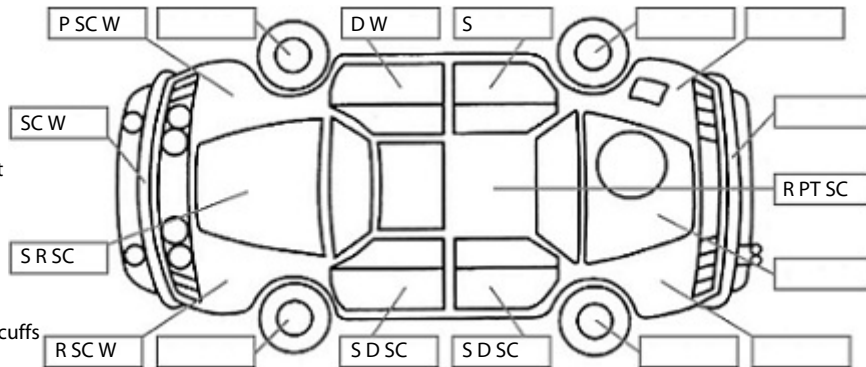

Make: Mazda	Model: Bt-50	Body Style: Utility
Year: 2018	Registration: LNS178	Reg Expiry: 05 Aug 2025
WoF Expiry: 02 Aug 2025	Odometer: 151,631 Kms	Good No: 26274600
VIN: MM0UR0YG10083116	Next Service: 154750	Service History: No

Key:

- S = scratch
- D = dent
- R = rust
- PT = paint defect
- C = crack
- P = pin dent
- * = decals
- SC = stone chips
- W = significant scuffs

Body Inspection Comments

Driver door check strap clicking
Rear tray floor missing

Note: some defects & blemishes may not be displayed in the diagram

Conditions During Body Inspection: Wet

Under Carriage & Under Bonnet Inspection Comments

Full underbody seal

Interior Comments

Seats	torn covers
Carpets	Average
Panels	Average
Dashboard	Average