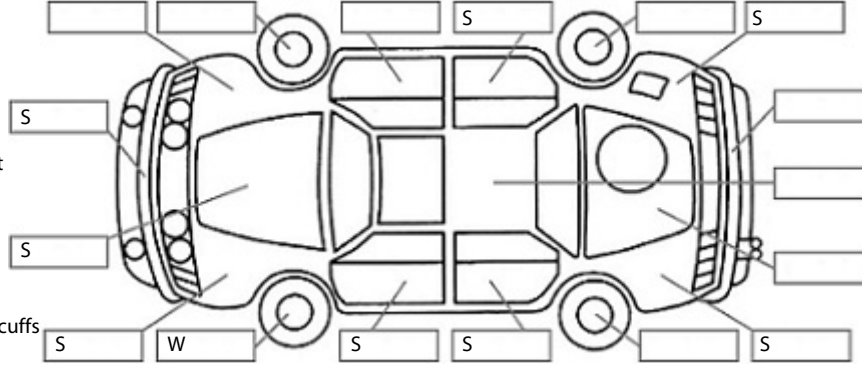

Make: Land Rover	Model: Range Rover Sport	Body Style: SUV
Year: 2016	Registration: NMG440	Reg Expiry: 14 Aug 2024
WoF Expiry: 02 Oct 2025	Odometer: 92,305 Kms	Good No: 26274491
VIN: SALWA2EE8GA11640	Next Service: 101205km	Service History: Yes

Key:

- S = scratch
- D = dent
- R = rust
- PT = paint defect
- C = crack
- P = pin dent
- * = decals
- SC = stone chips
- W = significant scuffs

Body Inspection Comments

Note: some defects & blemishes may not be displayed in the diagram