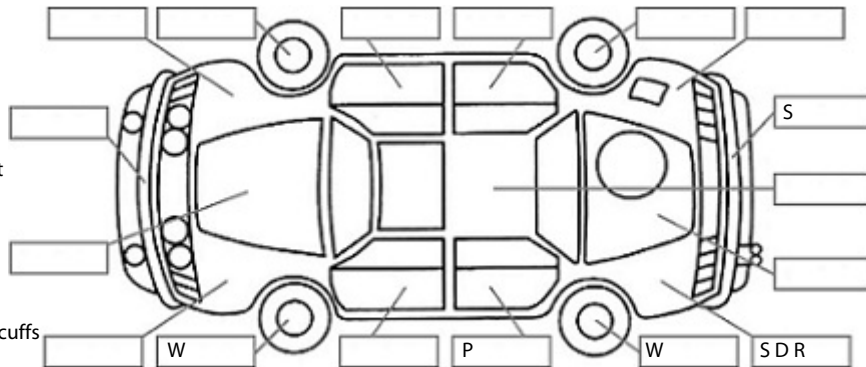

Make: Toyota	Model: Corolla	Body Style: Hatchback
Year: 2020	Registration: NDB357	Reg Expiry: 04 Nov 2024
WoF Expiry: 19 Sep 2025	Odometer: 30,587 Kms	Good No: 26274436
VIN: JTNK93BE503023518	Next Service: 41000	Service History: Yes

Key:

- S = scratch
- D = dent
- R = rust
- PT = paint defect
- C = crack
- P = pin dent
- * = decals
- SC = stone chips
- W = significant scuffs

Body Inspection Comments

Note: some defects & blemishes may not be displayed in the diagram