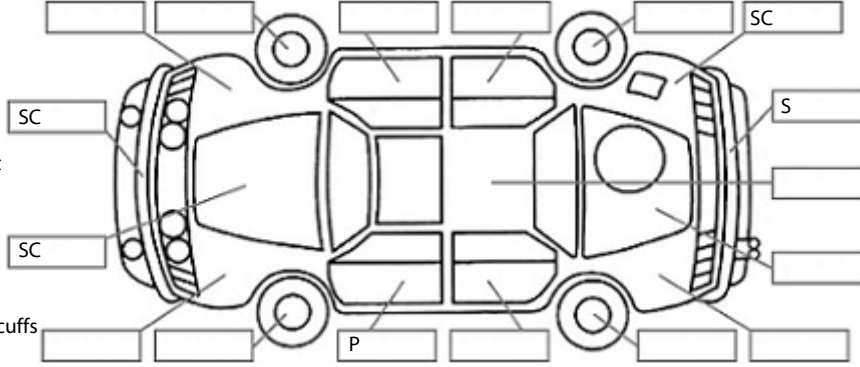

Key:

- S = scratch
- D = dent
- R = rust
- PT = paint defect
- C = crack
- P = pin dent
- * = decals
- SC = stone chips
- W = significant scuffs

Body Inspection Comments

Note: some defects & blemishes may not be displayed in the diagram

Tear in soft top L/H Side , R/H sun visor not closing , R/F seat belt not retracting , W/Screen chip right side outer ,

Conditions During Body Inspection: Dry

Under Carriage & Under Bonnet Inspection Comments