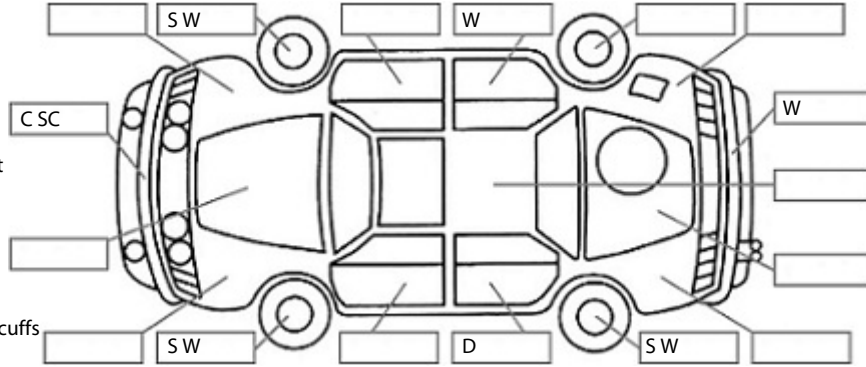

Key:

- S = scratch
- D = dent
- R = rust
- PT = paint defect
- C = crack
- P = pin dent
- * = decals
- SC = stone chips
- W = significant scuffs

Body Inspection Comments

Stone chip in C.V.A

Note: some defects & blemishes may not be displayed in the diagram

Conditions During Body Inspection: Dry

Under Carriage & Under Bonnet Inspection Comments

Rear wheel drive, Engine sump leaking

Interior Comments

Seats	Good
Carpets	Good
Panels	Good
Dashboard	Good

General Comments