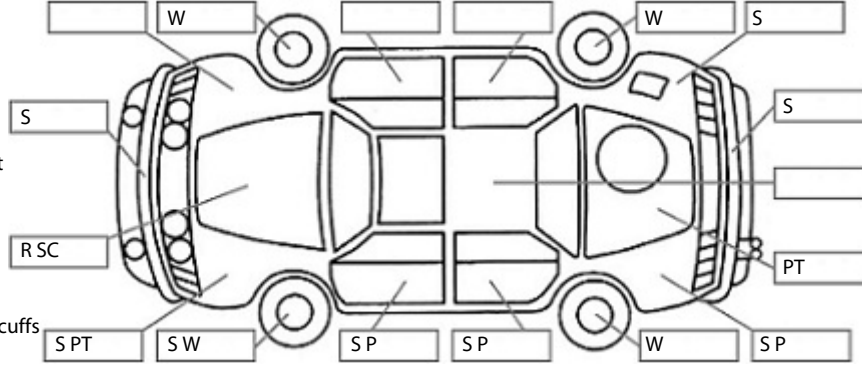

**Key:**

- S = scratch
- D = dent
- R = rust
- PT = paint defect
- C = crack
- P = pin dent
- \* = decals
- SC = stone chips
- W = significant scuffs

**Body Inspection Comments**

Left exterior mirror cover broken  
Underbody corrosion